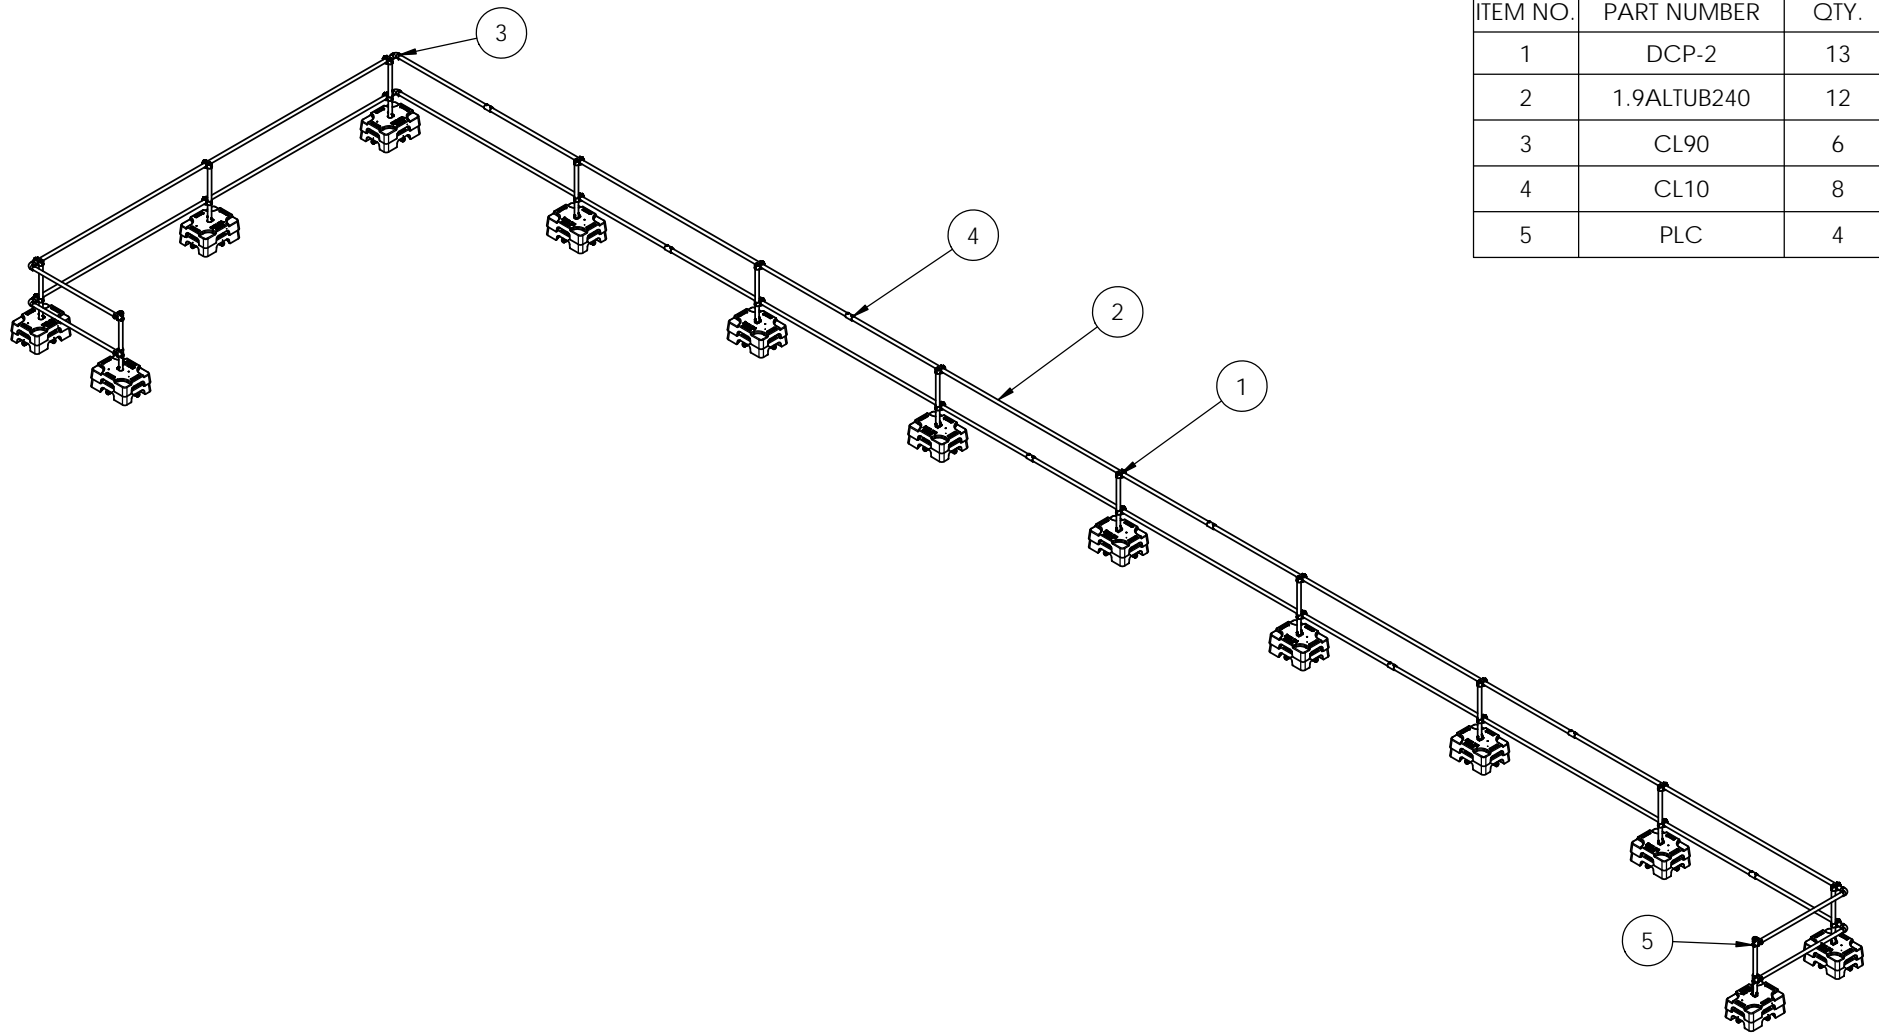

DO NOT SCALE DRAWING		REVISION	
TITLE: VSS COMPACT 90° CORNER WITH PARAPET WALL			
7000 BOUL. INDUSTRIEL, CHAMBLY, QC, J3L 4X3 TEL: 888-550-4341 www.deltaprevention.com			
DWG NO.		A3	
17041802			
SCALE: 1:200	UNIT: IN	SHEET 1 OF 2	2017/04/01

ITEM NO.	PART NUMBER	QTY.
1	DCP-2	13
2	1.9ALTUB240	12
3	CL90	6
4	CL10	8
5	PLC	4

DO NOT SCALE DRAWING		REVISION	
TITLE: VSS COMPACT 90° CORNER WITH PARAPET WALL			
7000 BOUL. INDUSTRIEL, CHAMBLY, QC, J3L 4X3 TEL: 888-550-4341 www.deltaprevention.com			
DWG NO.		A3	
17041802			
SCALE: 1:200	UNIT: IN	SHEET 2 OF 2	2017/04/01