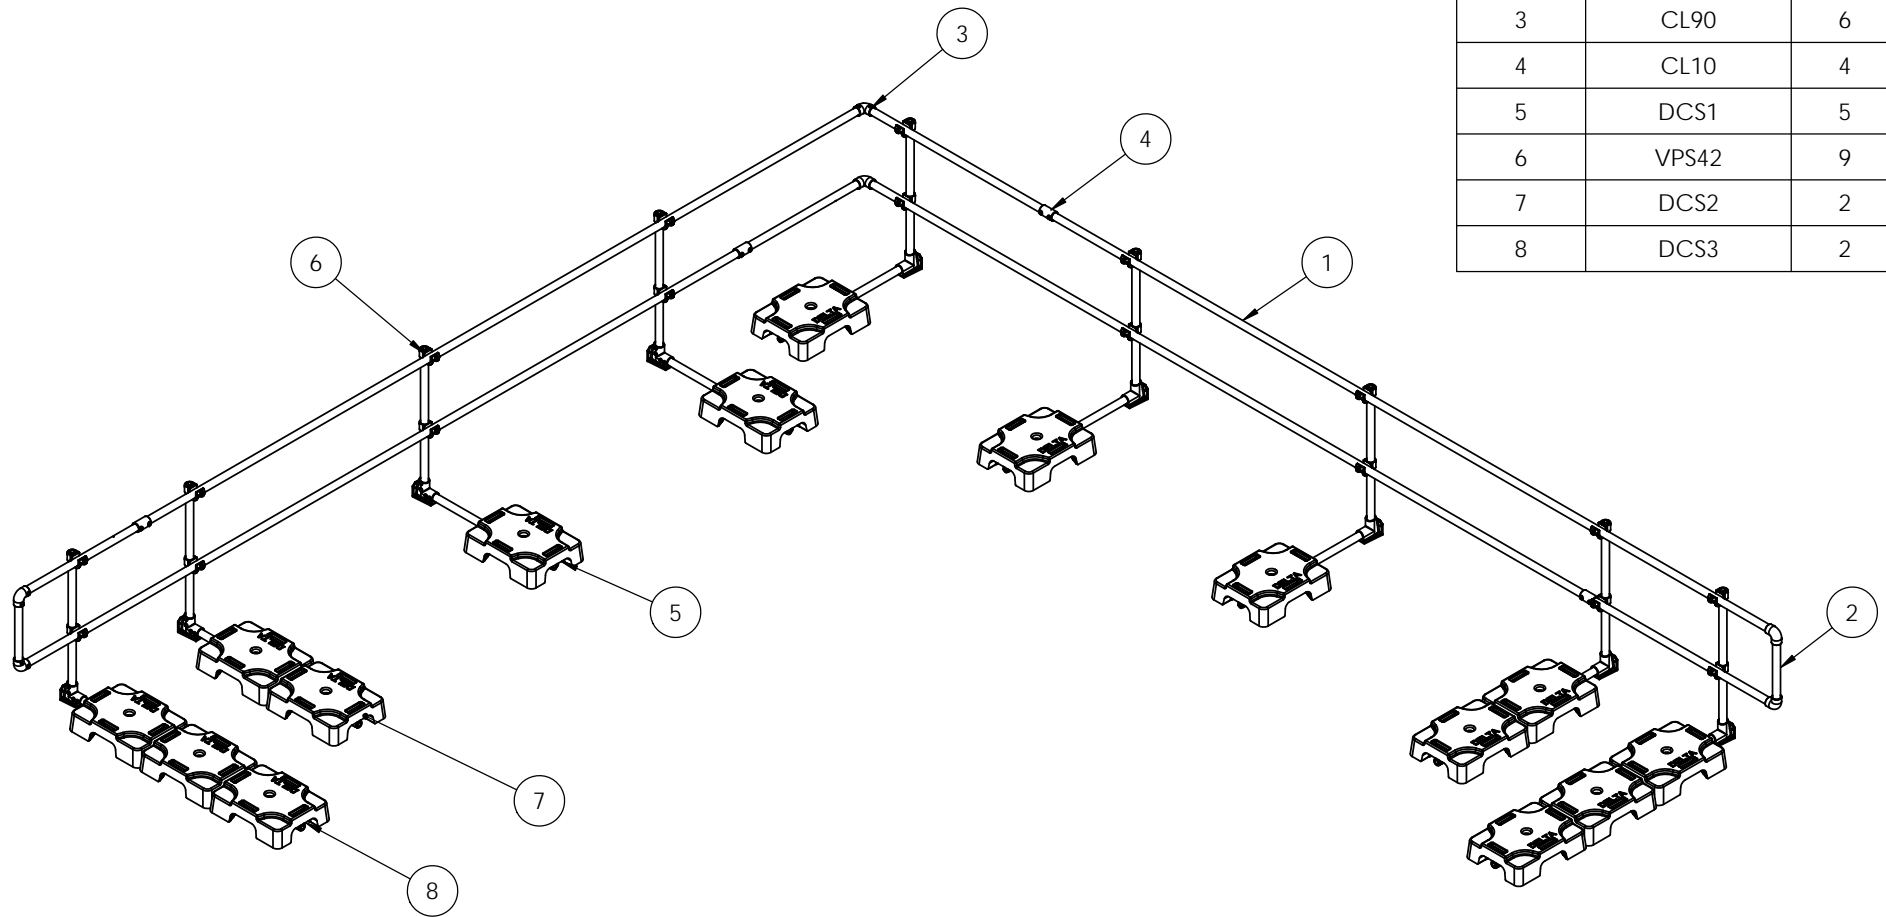

DO NOT SCALE DRAWING		REVISION	
TITLE: VSS CLASSIC 90° CORNER			
7000 BOUL. INDUSTRIEL, CHAMBLY, QC, J3L 4X3 TEL: 888-550-4341 www.deltaprevention.com			
DWG NO. 17041804		A3	
SCALE: 1:40	UNIT: IN	SHEET 1 OF 2	2017/04/01

ITEM NO.	PART NUMBER	QTY.
1	1.9ALTUB240	5
2	1.9ALTUB 18.5	2
3	CL90	6
4	CL10	4
5	DCS1	5
6	VPS42	9
7	DCS2	2
8	DCS3	2

DO NOT SCALE DRAWING		REVISION	
TITLE: VSS CLASSIC 90° CORNER		DELTA PREVENTION	
7000 BOUL. INDUSTRIEL, CHAMBLY, QC, J3L 4X3 TEL: 888-550-4341 www.deltaprevention.com			
DWG NO. 17041804		A3	
SCALE:1:40	UNIT: IN	SHEET 2 OF 2	2017/04/01