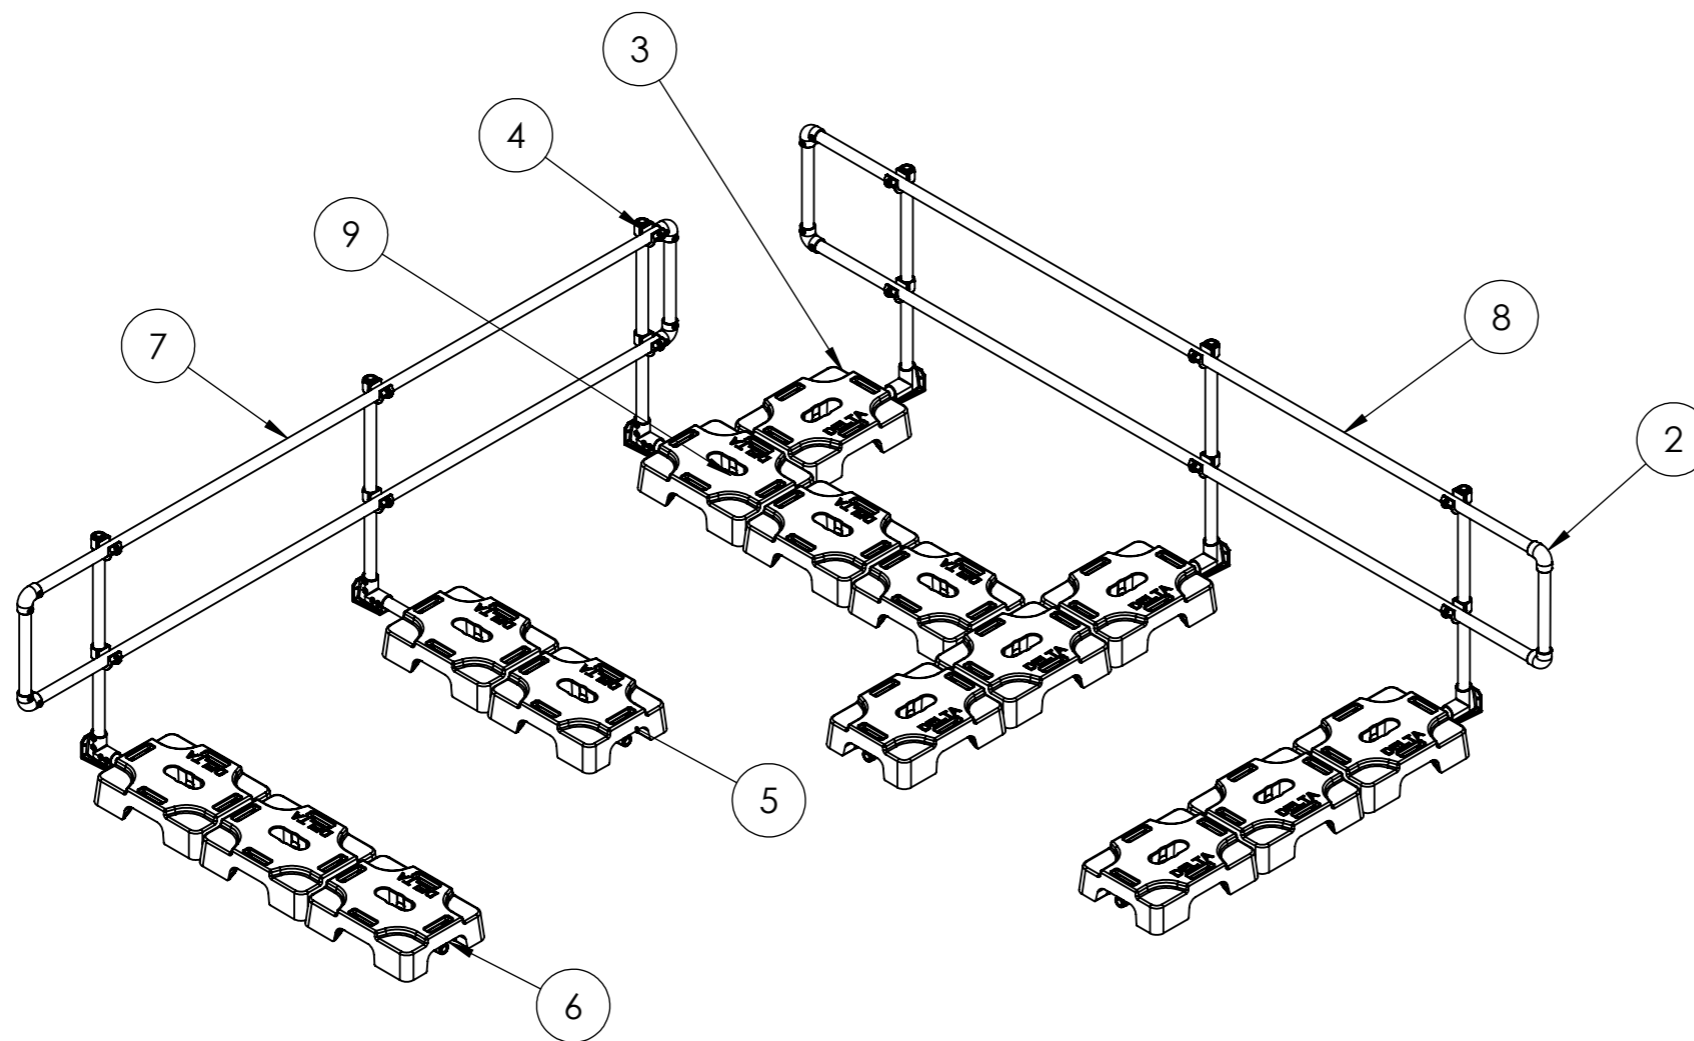

ITEM NO.	PART NUMBER	QTY.
1	DSC-2	4
2	DSC-3	2
3	VPS-42	6
4	1.9ALTUB18.5	4
5	1.9ALTUB75	4
6	CL90	8
7	CL10	4
8	GATE 24	1

DO NOT SCALE DRAWING		REVISION	
TITLE: GUARDRAIL KIT FOR ROOF LADDER			
7000 BOUL. INDUSTRIEL, CHAMBLY, QC, J3L 4X3 TEL: 888-550-4341 www.deltaprevention.com			
DWG NO.		A3	
17041801			
SCALE: 1:500	UNIT: IN	SHEET 1 OF 1	2017/04/01

DO NOT SCALE DRAWING		REVISION	
TITLE: VSS CLASSIC 90° CORNER			
7000 BOUL. INDUSTRIEL, CHAMBLY, QC, J3L 4X3 TEL: 888-550-4341 www.deltaprevention.com			
DWG NO.	17041814		A3
SCALE:1:40	UNIT: IN	SHEET 1 OF 2	2017/04/01

ITEM NO.	PART NUMBER	QTY.
1	1.9ALTUB 18.5	2
2	CL90	8
3	DCS1	1
4	VPS42	6
5	DCS2	1
6	DCS3	4
7	1.9ALTUB 140	2
8	1.9ALTUB 160	2
9	CL101	1

DO NOT SCALE DRAWING		REVISION	
TITLE: VSS CLASSIC 90° CORNER			
7000 BOUL. INDUSTRIEL, CHAMBLY, QC, J3L 4X3 TEL: 888-550-4341 www.deltaprevention.com			
DWG NO.		17041814	A3
SCALE:1:40	UNIT: IN	SHEET 2 OF 2	2017/04/01