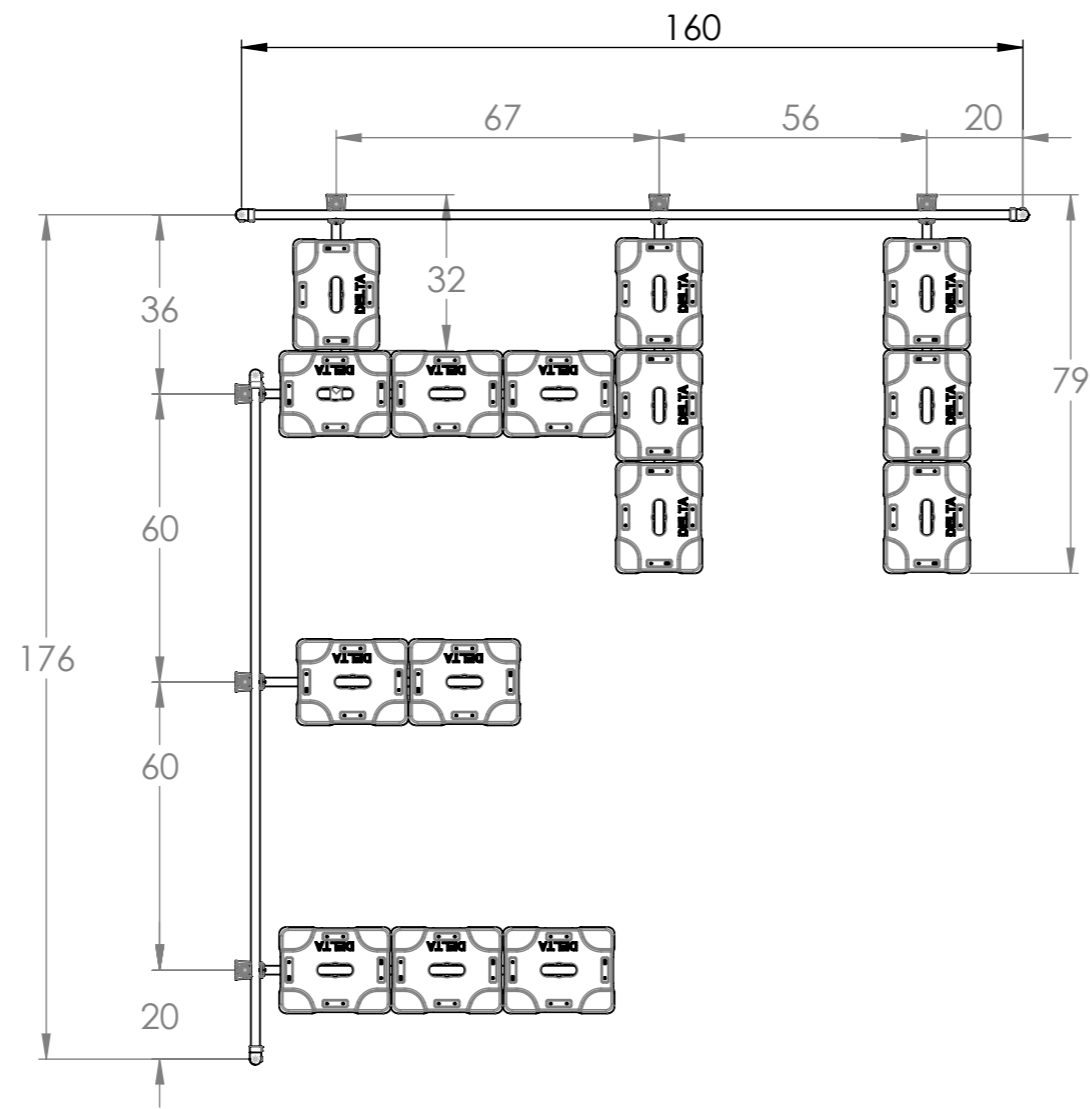

ITEM NO.	PART NUMBER	QTY.
1	DSC-2	4
2	DSC-3	2
3	VPS-42	6
4	1.9ALTUB18.5	4
5	1.9ALTUB75	4
6	CL90	8
7	CL10	4
8	GATE 24	1

DO NOT SCALE DRAWING		REVISION	
TITLE: GUARDRAIL KIT FOR ROOF LADDER			
7000 BOUL. INDUSTRIEL, CHAMBLY, QC, J3L 4X3 TEL: 888-550-4341 www.deltaprevention.com			
DWG NO.		A3	
17041801			
SCALE: 1:500	UNIT: IN	SHEET 1 OF 1	2017/04/01

DO NOT SCALE DRAWING		REVISION	
TITLE: VSS CLASSIC 90° CORNER			
7000 BOUL. INDUSTRIEL, CHAMBLY, QC, J3L 4X3 TEL: 888-550-4341 www.deltaprevention.com			
DWG NO.	17041814		A3
SCALE:1:40	UNIT: IN	SHEET 1 OF 2	2017/04/01

ITEM NO.	PART NUMBER	QTY.
1	1.9ALTUB 18.5	2
2	CL90	8
3	DCS1	1
4	VPS42	6
5	DCS2	1
6	DCS3	4
7	1.9ALTUB 140	2
8	1.9ALTUB 160	2
9	CL101	1

DO NOT SCALE DRAWING		REVISION	
TITLE: VSS CLASSIC 90° CORNER			
7000 BOUL. INDUSTRIEL, CHAMBLY, QC, J3L 4X3 TEL: 888-550-4341 www.deltaprevention.com			
DWG NO.		17041814	A3
SCALE:1:40	UNIT: IN	SHEET 2 OF 2	2017/04/01