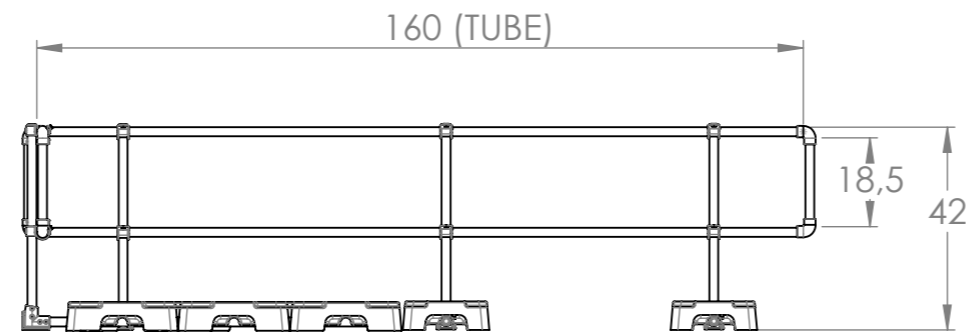

ITEM NO.	PART NUMBER	QTY.
1	DSC-2	4
2	DSC-3	2
3	VPS-42	6
4	1.9ALTUB18.5	4
5	1.9ALTUB75	4
6	CL90	8
7	CL10	4
8	GATE 24	1

DO NOT SCALE DRAWING		REVISION	
TITLE: GUARDRAIL KIT FOR ROOF LADDER			
7000 BOUL. INDUSTRIEL, CHAMBLY, QC, J3L 4X3 TEL: 888-550-4341 www.deltaprevention.com			
DWG NO.		A3	
17041801			
SCALE: 1:500	UNIT: IN	SHEET 1 OF 1	2017/04/01

DO NOT SCALE DRAWING		REVISION	
TITLE: VSS CLASSIC 90° CORNER			
7000 BOUL. INDUSTRIEL, CHAMBLY, QC, J3L 4X3 TEL: 888-550-4341 www.deltaprevention.com			
DWG NO.	17041814		A3
SCALE:1:40	UNIT: IN	SHEET 1 OF 2	2017/04/01

ITEM NO.	PART NUMBER	QTY.
1	1.9ALTUB 18.5	2
2	CL90	8
3	DCS1	1
4	VPS42	6
5	DCS2	1
6	DCS3	4
7	1.9ALTUB 140	2
8	1.9ALTUB 160	2
9	CL101	1

DO NOT SCALE DRAWING		REVISION	
TITLE: VSS CLASSIC 90° CORNER			
7000 BOUL. INDUSTRIEL, CHAMBLY, QC, J3L 4X3 TEL: 888-550-4341 www.deltaprevention.com			
DWG NO.		17041814	A3
SCALE:1:40	UNIT: IN	SHEET 2 OF 2	2017/04/01